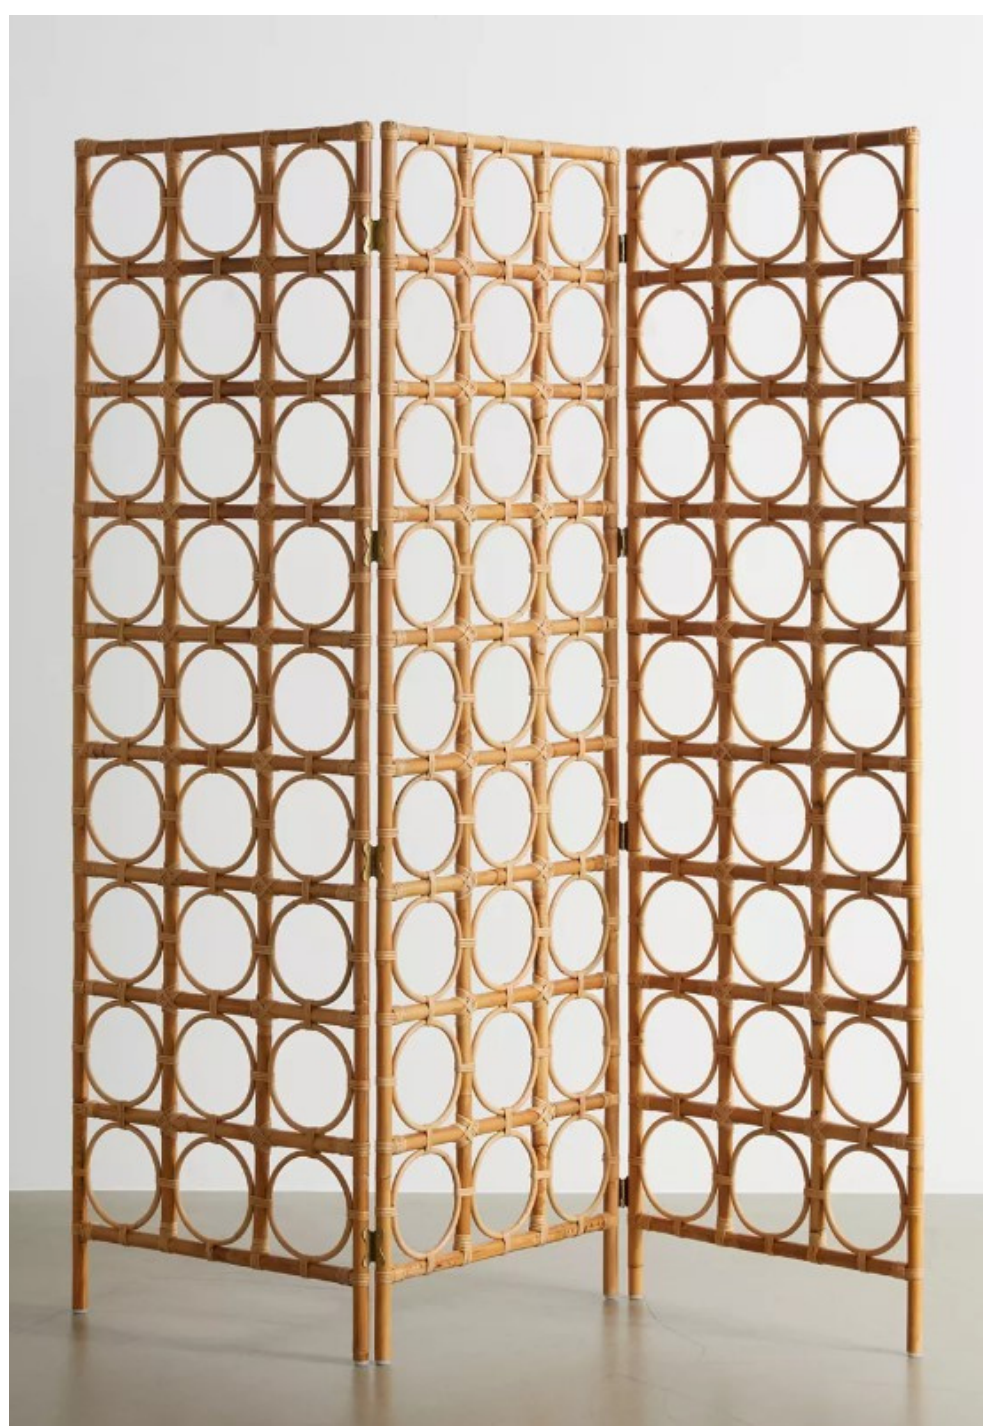

### FINCH CHAIR

We're head over heels with our Finch barrel chairs! With plush ivory boucle upholstery and a sleek modern silhouette, they truly exceed design limits.

Price: \$175.00  
Quantity: 2  
Dimensions: 29 x 29 x 25 1/2

### EDITH SIDE TABLE

All good vibes with this cute woven, rattan table! Rent alone for a fun accent table, or pair together to gain more seating options for guests.

Price: \$75.00  
Quantity: 2  
Dimensions: 22 x 16 x 14

### MARIGOLD RUG

A classic touch of whimsy added to any space. Our Marigold woven jute rug in a tonal diamond pattern is sure to bring warmth and fun to any space!

Price: \$200.00  
Quantity: 1  
Dimensions: 5' x 8'

### SYBIL CAKE STAND

She brings a fresh and charming elegance to your beautiful dream cake! With blue glass and a scalloped edge, Sybil understood the assignment.

Price: \$15.00  
Quantity: 1  
Dimensions: 4 1/4 x 13